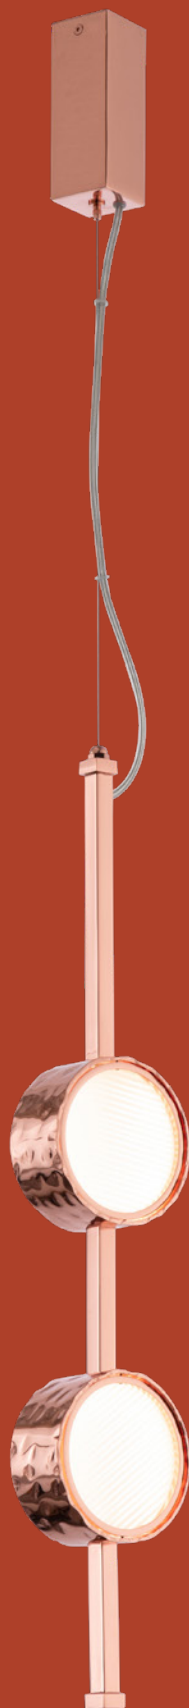

# TECHNICAL SHEETS

illumination design  
SINCE 1972

# TECHNICAL SHEETS

MATERIALI / MATERIALS	
Struttura / Frame	Ferro forgiato a mano con effetto martellato / Handmade forged iron with hammered effect
Vetro / Glass	Vetro piano / Flat glass

DATI TECNICI / TECHNICAL DATA		
INFO	EUROPE	USA
Prodotto / Product	Sospensione / Pendant	Sospensione / Pendant
Installazione / Installation	Soffitto / Ceiling	Soffitto / Ceiling
Diametro / Diameter	11,5 cm.	4,52"
Altezza / Height	66 cm.	25,98"
Cavi Standard / Standard wires	130 cm.	39,37"
Rosone / Canopy	5x5 cm. – h.13 cm.	Ø 1,96"x1,96" – h.5,11" (additional plate Ø 4,72")